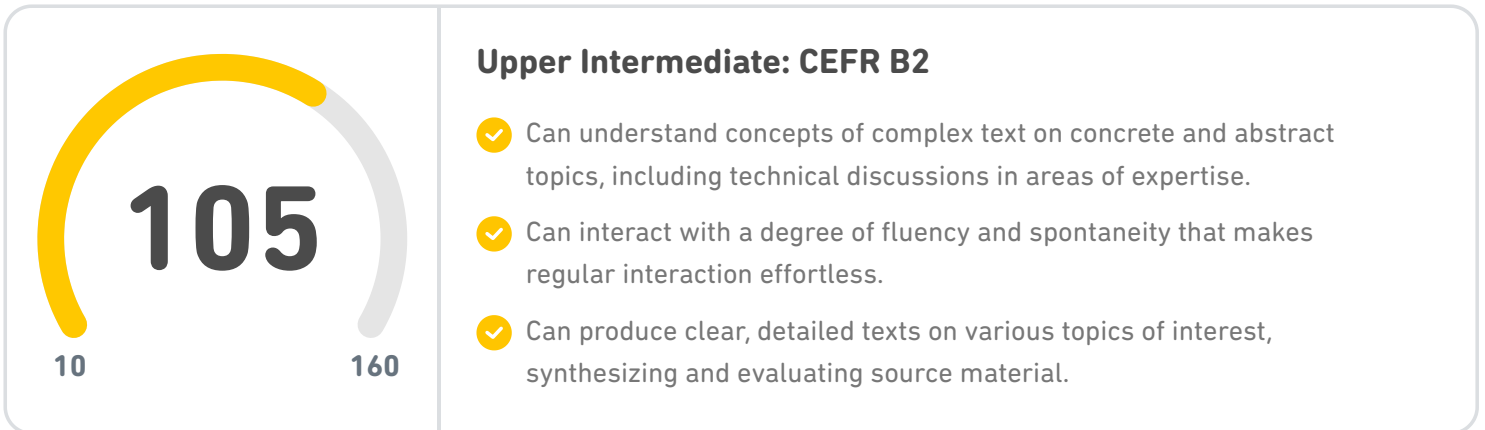

Procha, Kunal

Date of birth: July 14, 2004

Test taken: January 6, 2025

Certificate ID: 4jo8rvjzo84quqd3

Link: certs.duolingo.com/4jo8rvjzo84quqd3

Overall Score

Individual Subscores

Integrated Subscores

All scores are on a scale of 10-160. Learn more about scores at englishtest.duolingo.com/scores