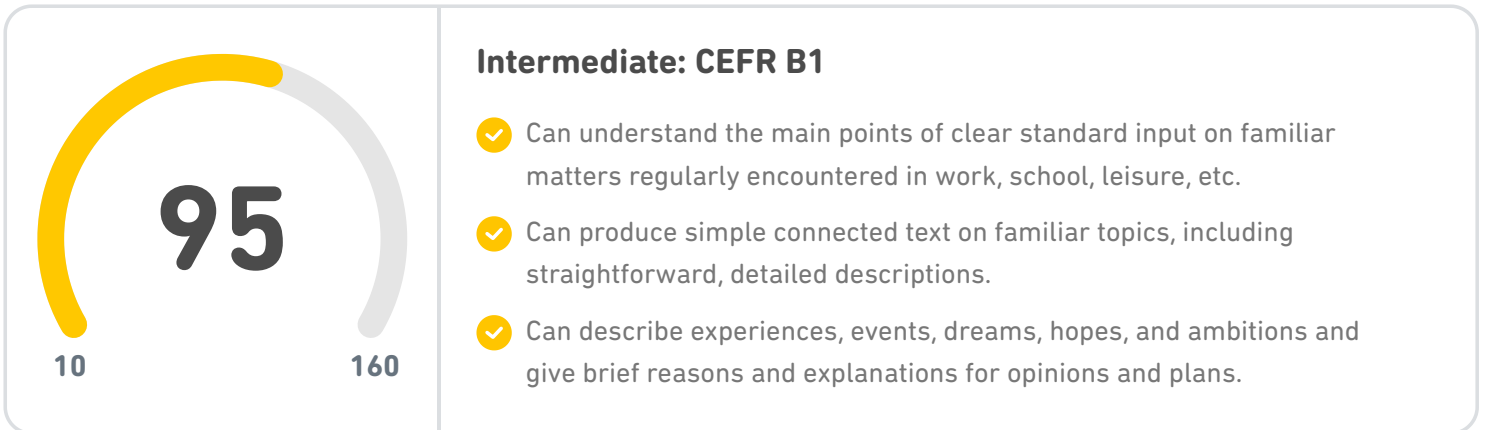

**Gurwinder singh**

Date of birth: January 15, 2002

Test taken: February 3, 2025

Certificate ID: pflgrdcbfec6gv90

Link: [certs.duolingo.com/pflgrdcbfec6gv90](https://certs.duolingo.com/pflgrdcbfec6gv90)

## Overall Score